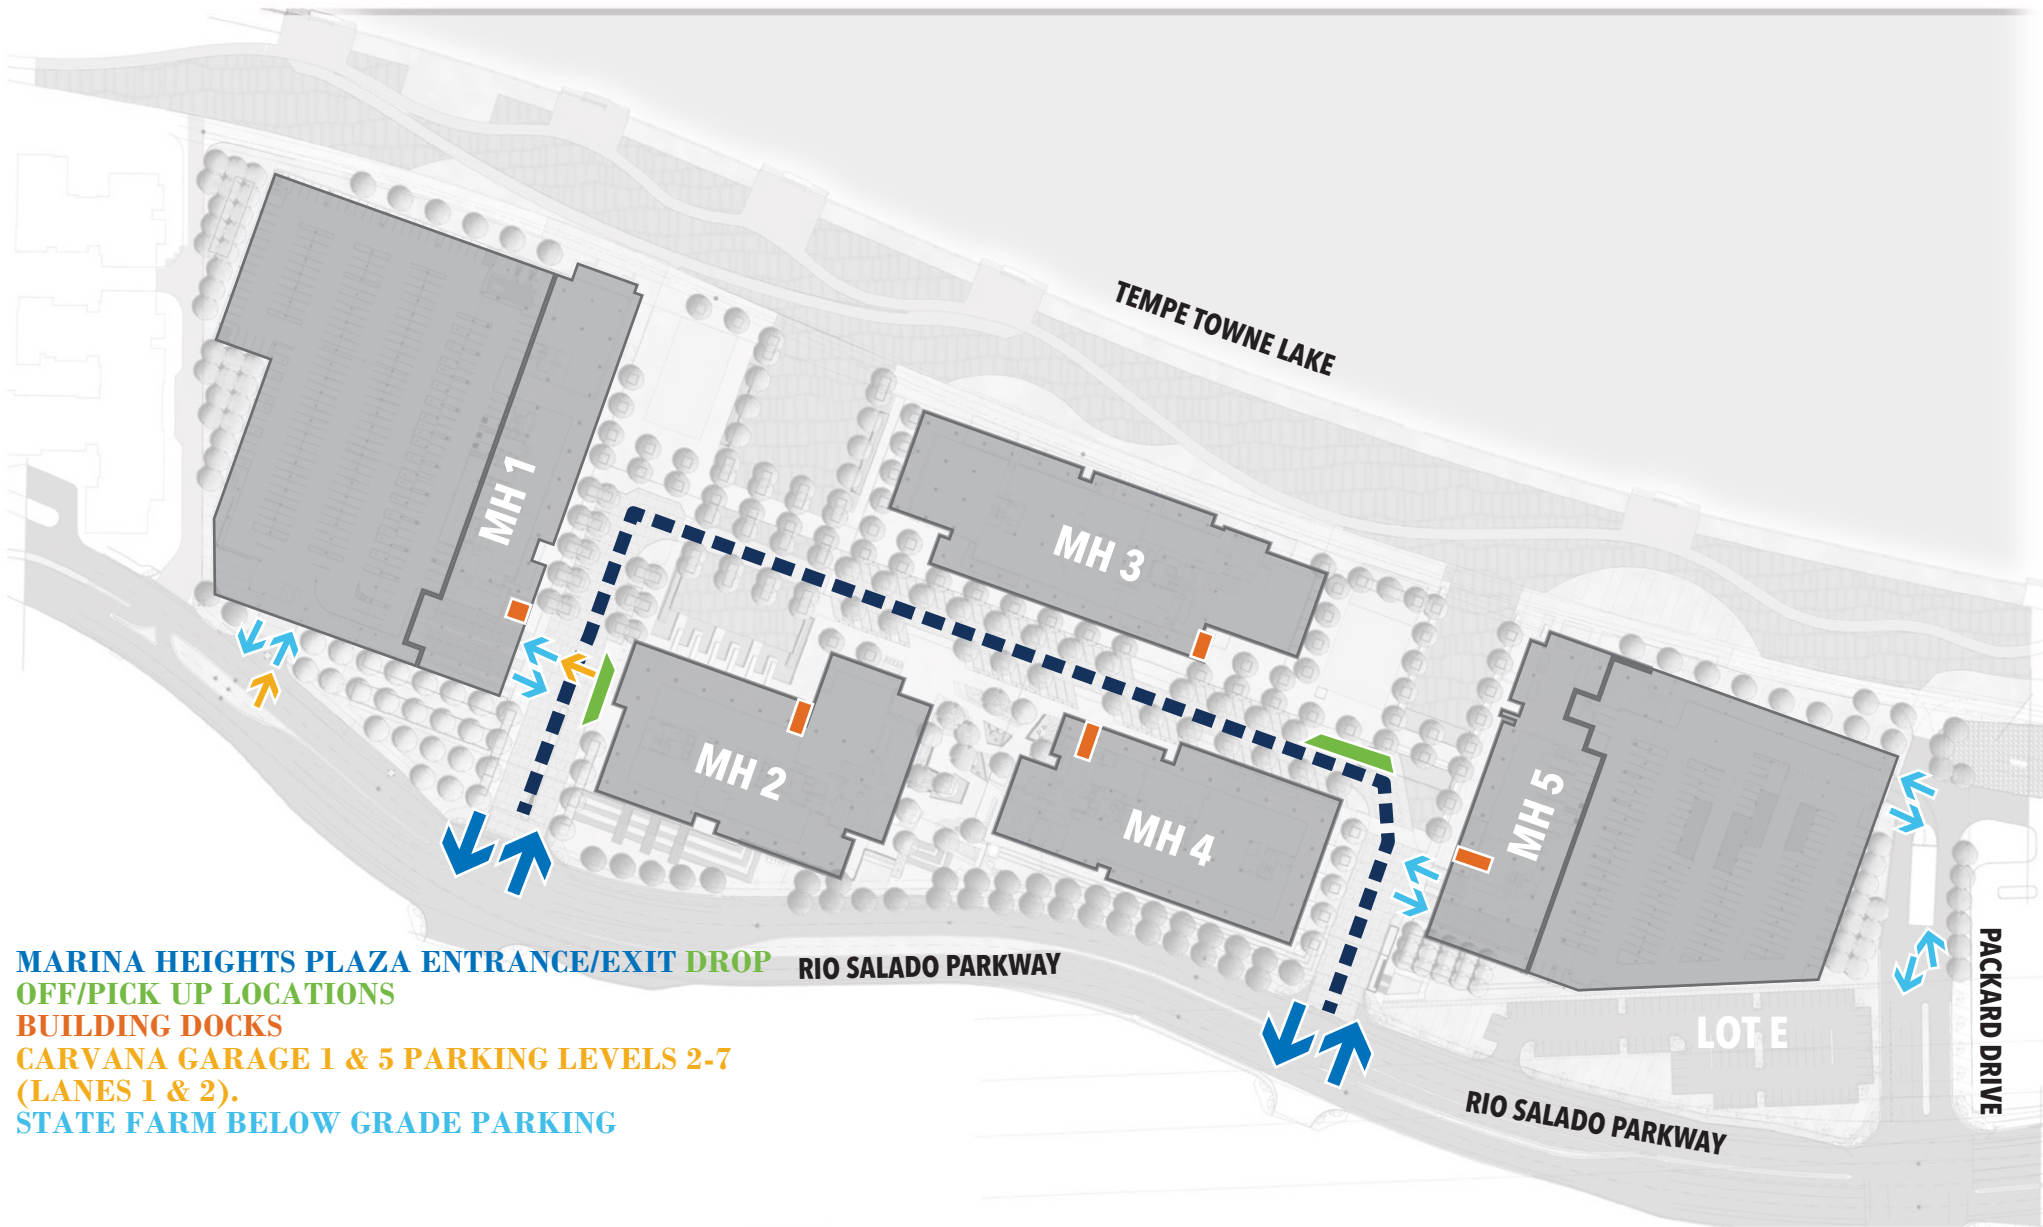

SITE ACCESS PLAN

MARINA HEIGHTS PLAZA ENTRANCE/EXIT DROP

OFF/PICK UP LOCATIONS

BUILDING DOCKS

**CARVANA GARAGE 1 & 5 PARKING LEVELS 2-7
(LANES 1 & 2).**

STATE FARM BELOW GRADE PARKING