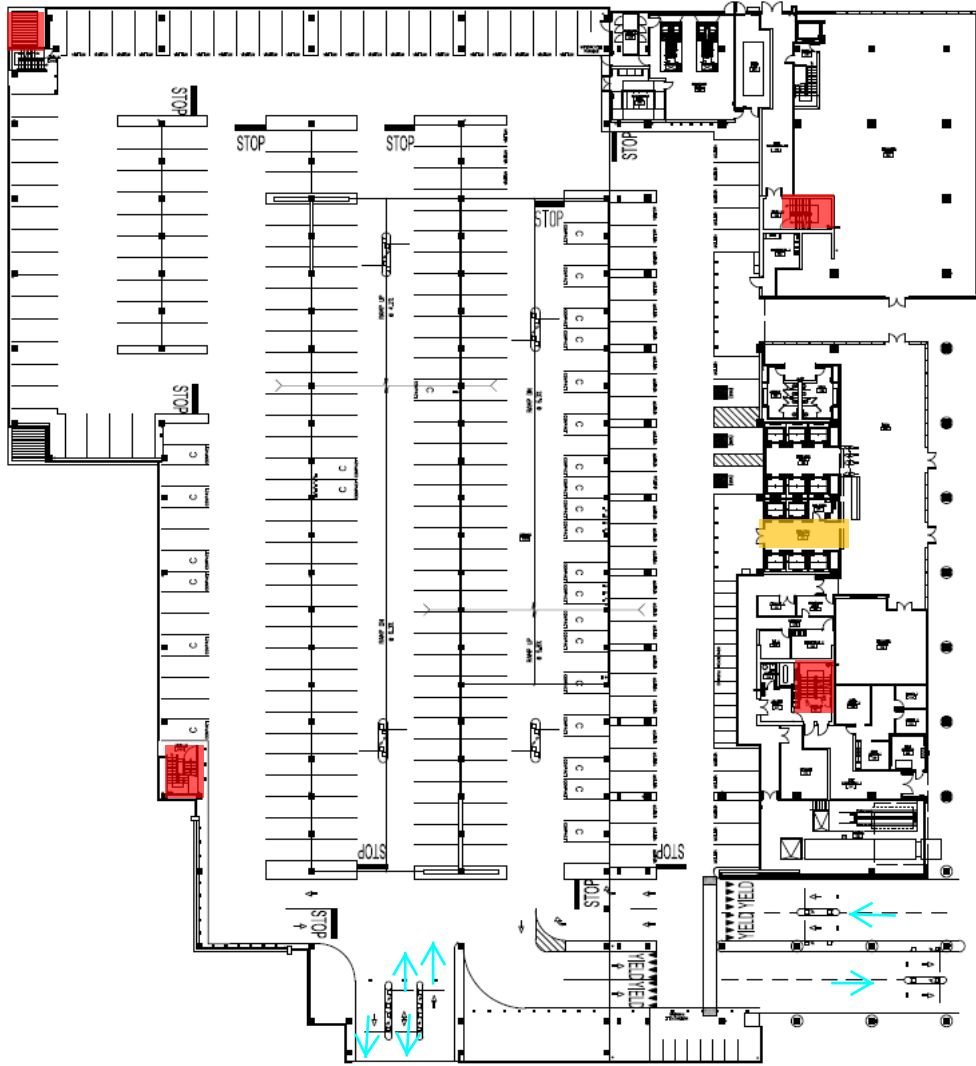

MARINA HEIGHTS BLDG 1 GARAGE

VISITOR/ABLA PARKING LEVEL 1

STATE FARM BUSINESS PARTNERS PARKING LEVELS 2-3

CARVANA PARKING LEVELS 3-7

ELEVATOR LOBBIES
ASSISTANT CALL BOXES
AND EXIT STAIRS